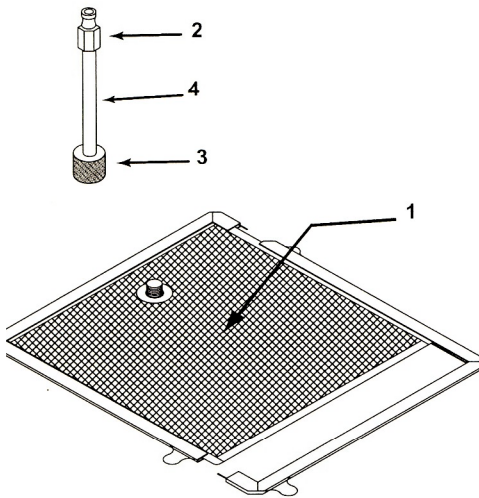

**SUCTION LINE HOSE ASSEMBLY
PN 12A698**

**DEX
MBER** **DESCRIPTION**

DEX MBER	DESCRIPTION	PN
1	15" (381 mm) Suction Line Hose w/Fitting	Replaced w/ 24A229 12-499
2	3/8" (10 mm) Female Quick-Disconnect Fitting	22-676
3	3/8" (10 mm) x 90° Black Iron Elbow	24-376
4	3/8" (10 mm) x 3" (76 mm) NPT Black Iron Nipple	24-193
5	3/8" (10 mm) x 1/2" (13 mm) NPT Black Iron Street Elbow 90°	24-376
5	3/8" (10 mm) x 1/2" (13 mm) NPT Black Iron	24A006

**Micro Mesh Filter Screen Assembly
PN 12A807**

INDEX NUMBER	DESCRIPTION	PN
1	Micro Mesh Filter Screen (see exploded view)	21A279
2	3/8" (10 mm) NPT Quick Connect	22-676
3	Top Compression Cap (Knurl Knob)	24-369
4	3/8" (10 mm) x 7" (178 mm) S/S Nipple	24-471

**INDEX
NUMBER** **DESCRIPTION**

1	Filter Screen Frame Set
2	Upper Filter Screen
3	Baffle w/suction line fitting
4	Lower Filter Screen